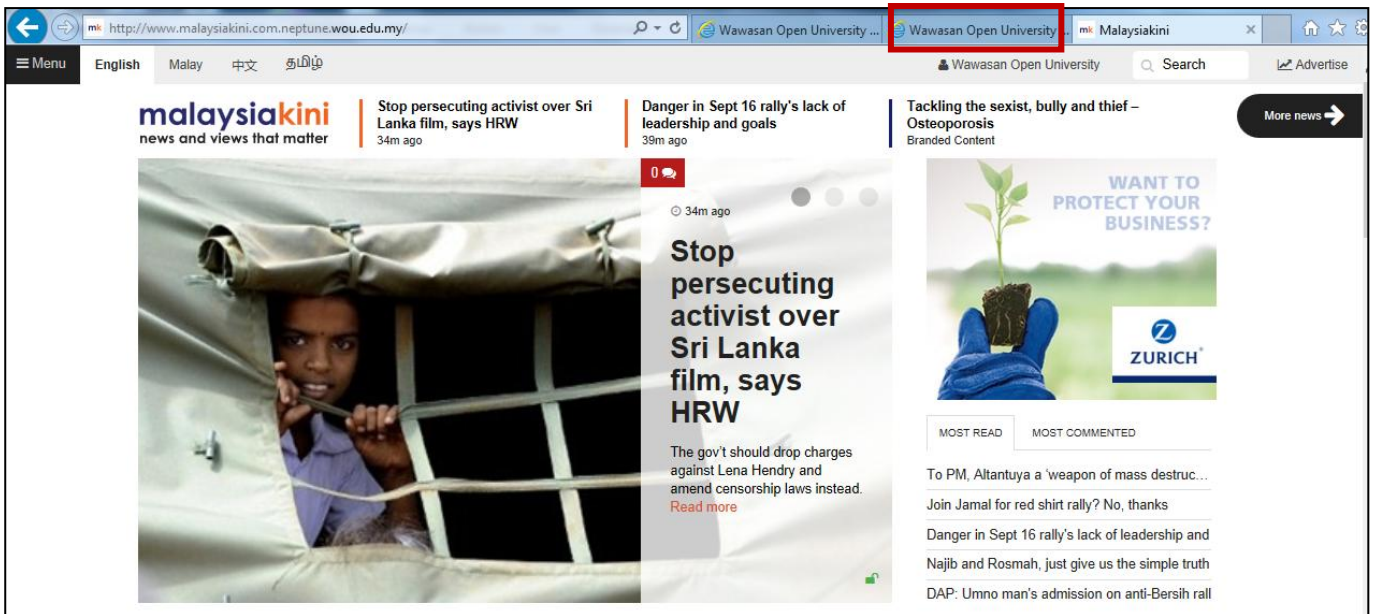

Tun Dr Lim Chong Eu Library

Guide to access Malaysiakini.com

[Best viewed in Mozilla Firefox ver. 9, Internet Explorer ver.11 or Chrome ver.45]

1. Go to Library's website at <http://woulibrary.wou.edu.my/library/mozilla/default.aspx>, select **List of e-resources**. Scroll down and select **Malaysiakini database**.
2. Sign-in using your WOU's username and password.
3. From the Malaysiakini homepage, click on the **Sign in** link.

4. Select the **Static IP Sign In** link.

5. You will then see the name of **Wawasan Open University** appearing on the header.

6. You can start to read the full-text articles.

7. To exit, click on the header link "Wawasan Open University", then select the **Sign out** link.