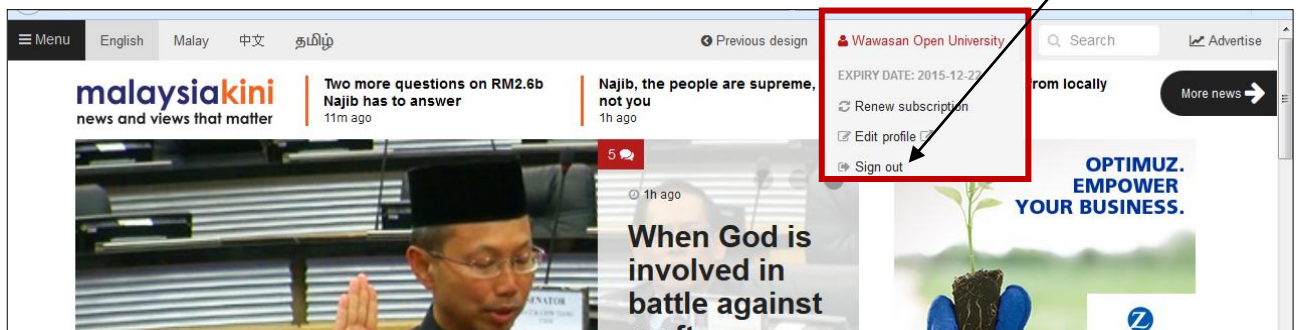

4. Select the **Static IP Sign In** link.

5. You will then see the name of **Wawasan Open University** appearing on the header.

6. You can start to read the full-text articles.

7. To exit, click on the header link "Wawasan Open University", then select the **Sign out** link.