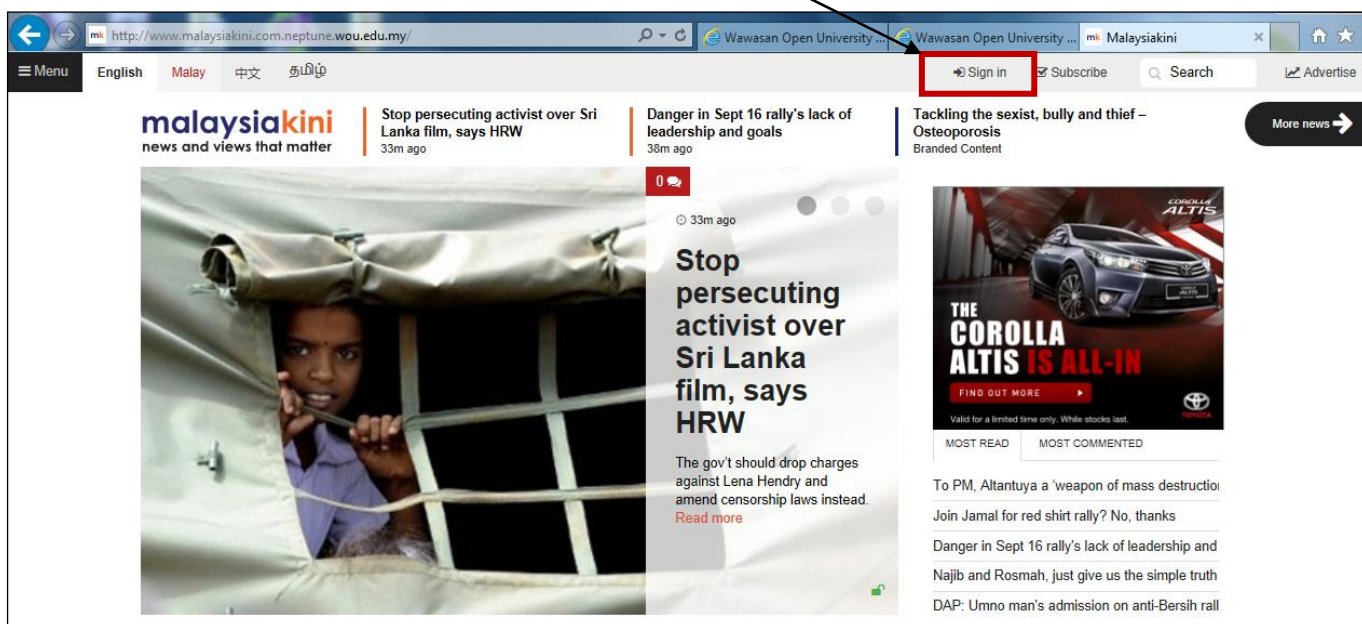

Tun Dr Lim Chong Eu Library

Guide to access Malaysiakini.com

[Best viewed in Mozilla Firefox ver. 9, Internet Explorer ver.11 or Chrome ver.45]

1. Go to Library's website at <http://woulibrary.wou.edu.my/library/mozilla/default.aspx>, select **List of e-resources**. Scroll down and select **Malaysiakini database**.
2. Sign-in using your WOU's username and password.
3. From the Malaysiakini homepage, click on the **Sign in** link.

4. Select the **Static IP Sign In** link.

5. You will then see the name of **Wawasan Open University** appearing on the header.

6. You can start to read the full-text articles.

7. To exit, click on the header link "Wawasan Open University", then select the **Sign out** link.