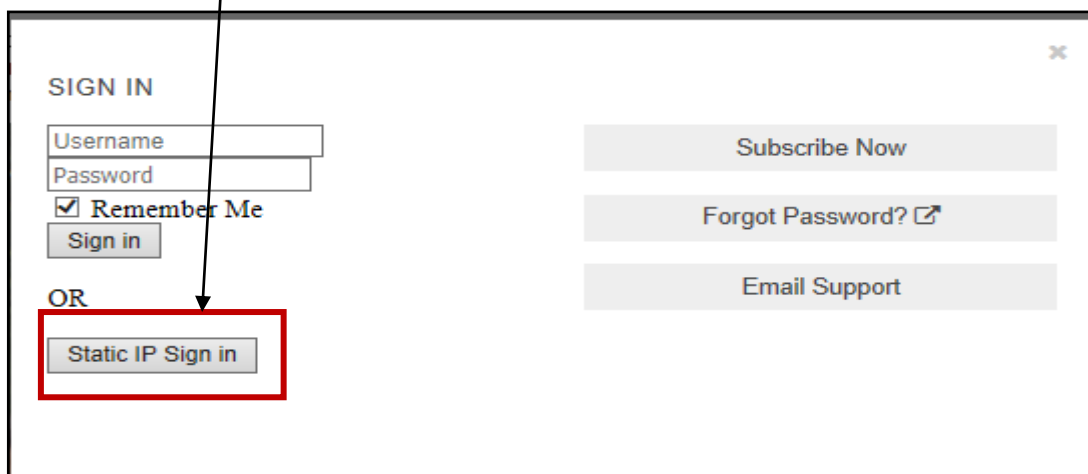

Tun Dr Lim Chong Eu Library

Guide to access Malaysiakini.com

[Best viewed in Mozilla Firefox ver. 9, Internet Explorer ver.11 or Chrome ver.45]

1. Go to Library's website at <http://woulibrary.wou.edu.my/library/mozilla/default.aspx>, select **List of e-resources**. Scroll down and select **Malaysiakini database**.
2. Sign-in using your WOU's username and password.
3. From the Malaysiakini homepage, click on the **Sign in** link.

4. Select the **Static IP Sign In** link.

5. You will then see the name of **Wawasan Open University** appearing on the header.

6. You can start to read the full-text articles.

7. To exit, click on the header link "Wawasan Open University", then select the **Sign out** link.